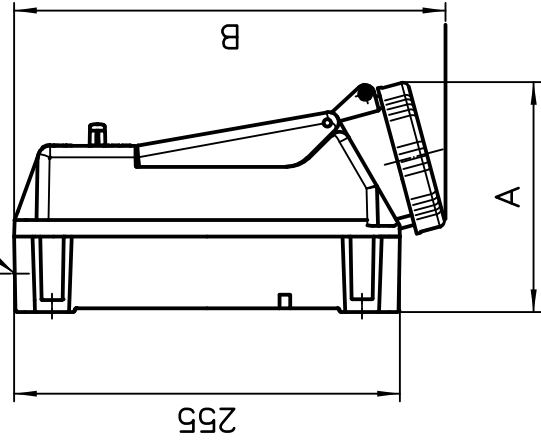

Cable entry mark

Fixing holes

	PART NUMBERS	A	B
2P+⊕	TM 16x3 IT	133	276
3P+⊕	TM 16x4 IT	135	276
3P+N+⊕	TM 16x5 IT	140	277

All rights reserved
 Diritti riservati

dimensions in mm

Date 19/9/11

Sign. ROTELLA

TM 16.. IT

SW.S+F.SCRE.16A

Scale

1:5