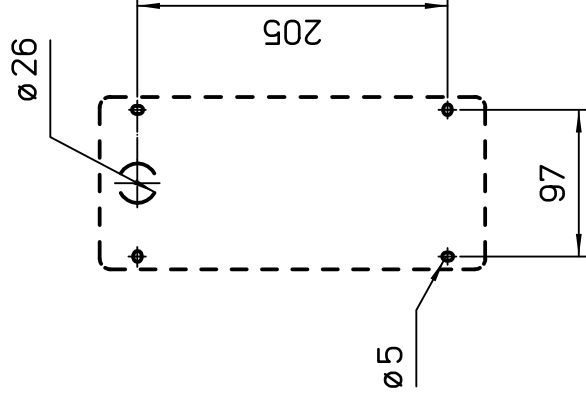

Cable entry mark

Fixing holes

	PART NUMBERS	A	B
2P+⊕	TM 16x3 IT	133	276
3P+⊕	TM 16x4 IT	135	276
3P+N+⊕	TM 16x5 IT	140	277

All rights reserved
 Diritti riservati

dimensions in mm

Date 19/9/11

Sign. ROTELLA

TM 16.. IT

SW.S+F.SCRE.16A

Scale

1:5