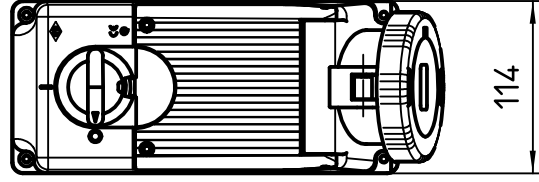

Cable entry mark

Fixing holes

	PART NUMBERS	A	B
2P+⊕	TM 16x3 IT	133	276
3P+⊕	TM 16x4 IT	135	276
3P+N+⊕	TM 16x5 IT	140	277

All rights reserved
 Diritti riservati

dimensions in mm

Date 19/9/11

Sign. ROTELLA

TM 16.. IT